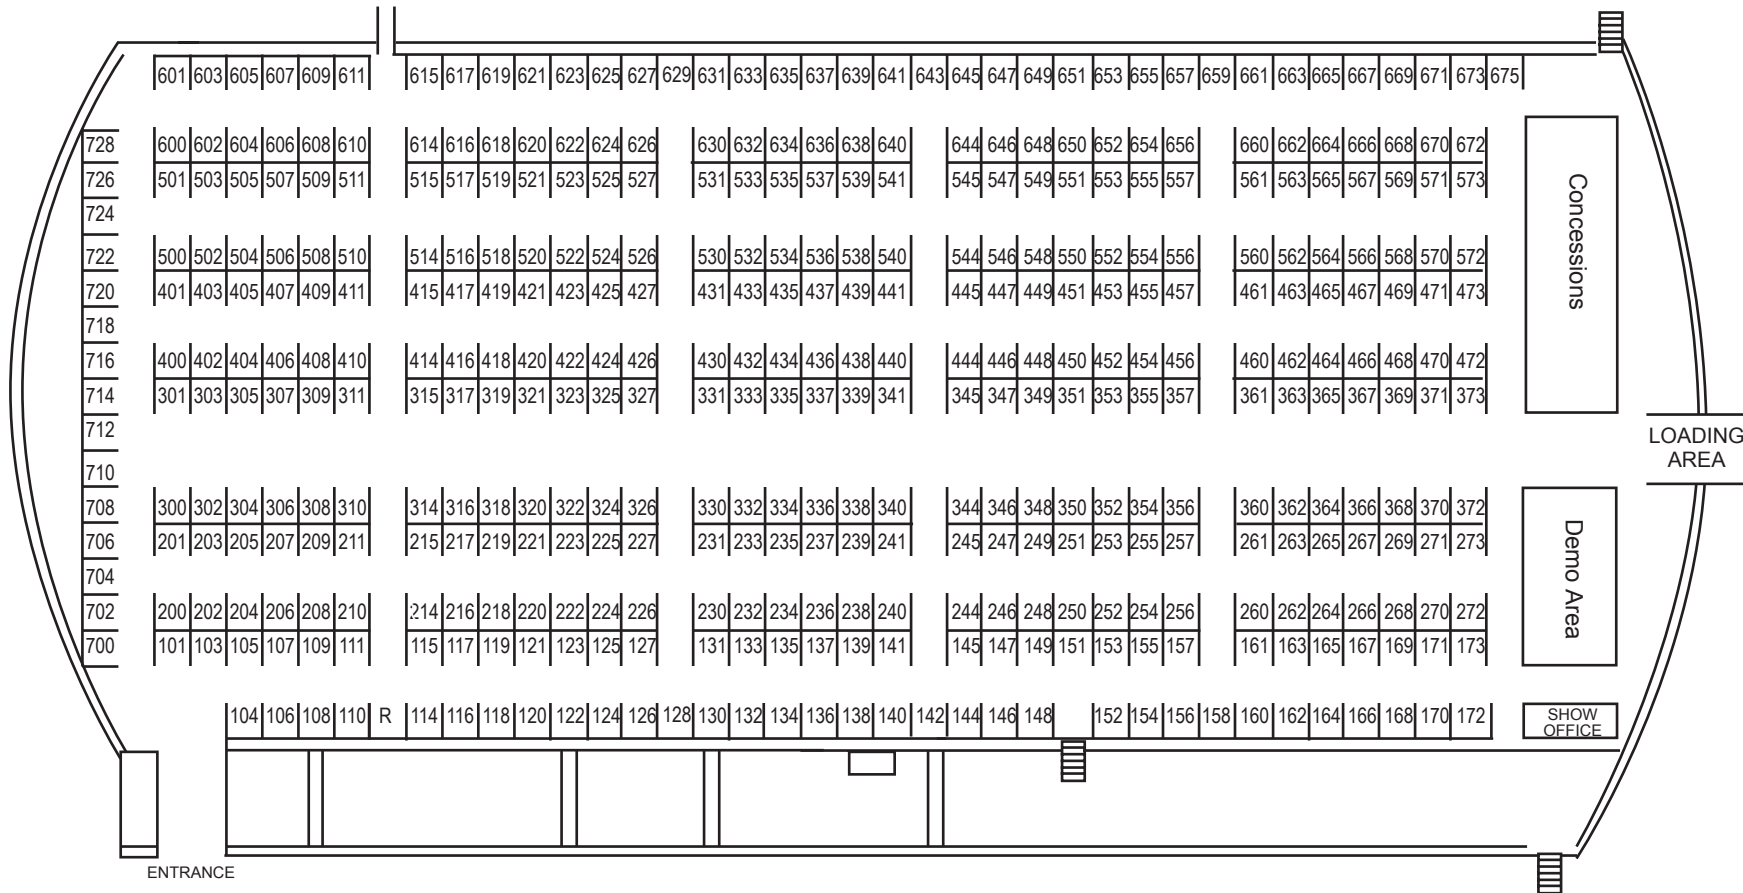

Flagstaff Home & Garden Show

May 5, 6, & 7, 2017

MOVE-IN DAYS:

Wednesday 1:00 pm - 9:00 pm
 Thursday 8:00 am - 9:00 pm
 (No move-in allowed on Friday)

SHOW HOURS:

Friday 10:00 am - 6:00 pm
 Saturday 10:00 am - 6:00 pm
 Sunday 10:00 am - 5:00 pm

MOVE-OUT DAYS:

Sunday 5:00 pm - MIDNIGHT
 Monday 8:00 am - 10:00 am

BOOTHS INCLUDE:

a 10'x10' exhibit space professionally draped with 3' high side walls and a draped 8' high back wall, a company ID sign and free exhibitor badges.

BOOTH INVESTMENT:

10' x 10' Aisle \$850.00
 All corners add \$150.00
 Craft Section \$500.00
DISCOUNTS:
 10% for 3-4 booths
 15% for 5 or more booths

DISPLAY POLICY:

Please adhere to this when planning your display.