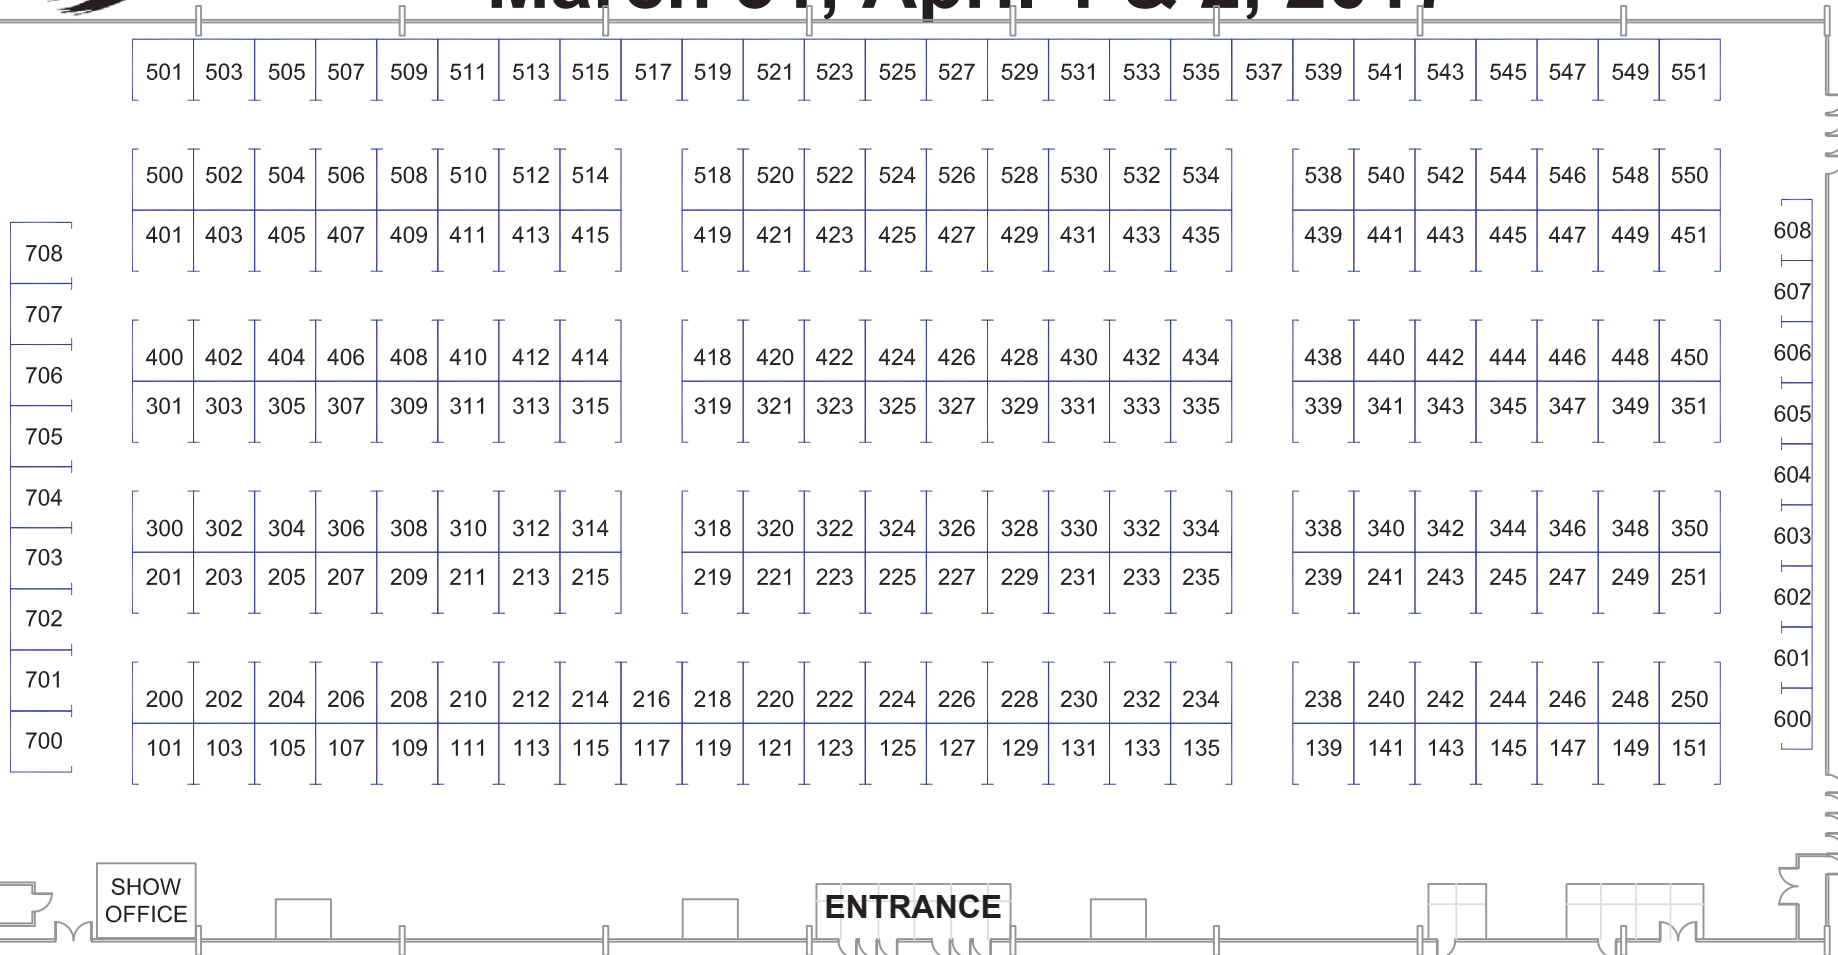

Flagstaff Home & Garden Show

March 31, April 1 & 2, 2017

Student Union Fieldhouse
1050 So. Knoles Drive
Flagstaff, AZ 86011

ROLL UP DOOR

MOVE-IN DAYS:

Wednesday 1:00 pm - 9:00 pm
Thursday 8:00 am - 9:00 pm
(No move-in allowed on Friday)

SHOW HOURS:

Friday 10:00 am - 6:00 pm
Saturday 10:00 am - 6:00 pm
Sunday 10:00 am - 5:00 pm

MOVE-OUT DAYS:

Sunday 5:00 pm - 10:00 pm
Monday 8:00 am - 1:00 pm

BOOTHS INCLUDE:

All exhibit space professionally draped with 3' high side walls and a draped 8' high back wall, a company ID sign and free exhibitor badges.

BOOTH INVESTMENT:

10' x 10' Aisle \$850.00
All corners add \$150.00
5' x 10' booths \$500.00

DISCOUNTS: 10% for 3-4 booths
15% for 5 or more booths

DISPLAY POLICY: Please adhere to this when planning your display.