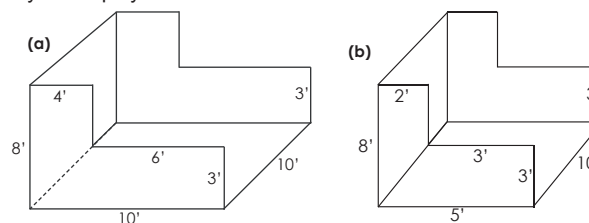

SHOW HOURS:

Friday 10:00 am - 6:00 pm
Saturday 10:00 am - 6:00 pm
Sunday 10:00 am - 5:00 pm

MOVE-OUT DAYS:

Sunday 5:00 pm - 10:00 pm
Monday 8:00 am - 1:00 pm

BOOTHS INCLUDE:

All exhibit space professionally draped with 3' high side walls and a draped 8' high back wall, a company ID sign and free exhibitor badges.

BOOTH INVESTMENT:

10' x 10' Aisle \$850.00
All corners add \$150.00
5' x 10' booths \$500.00

DISCOUNTS: 10% for 3-4 booths
15% for 5 or more booths

DISPLAY POLICY: Please adhere to this when planning your display.